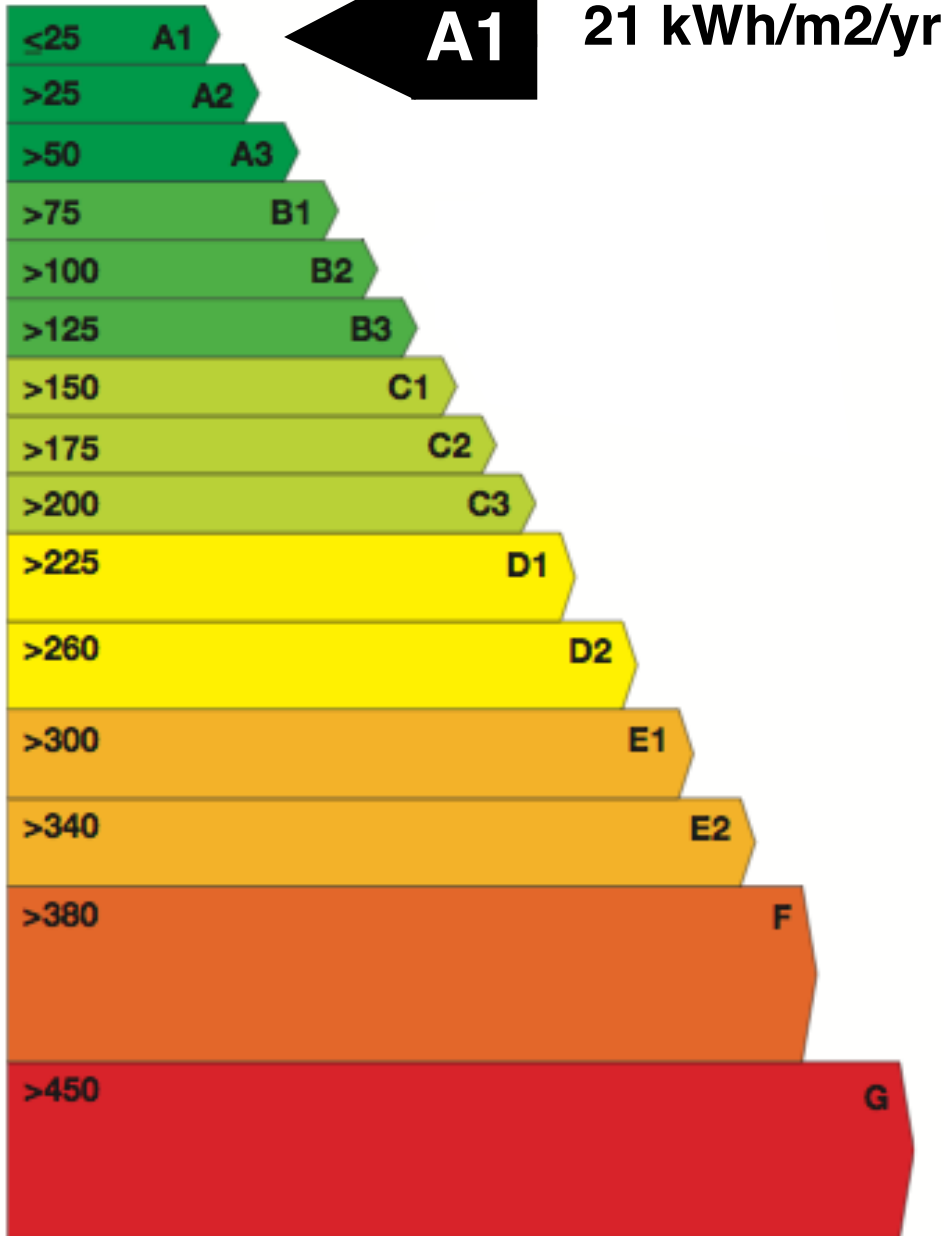

Building Energy Rating
kWh/m²/yr
MOST EFFICIENT

LEAST EFFICIENT

Carbon Dioxide (CO₂)
Emissions Indicator
kgCO₂/m²/yr

The less CO₂ produced,
the less the dwelling
contributes to global
warming.